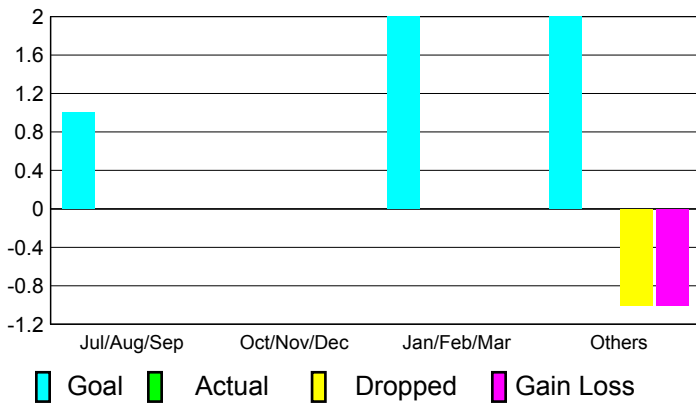

2010-2011 GMT Reports for District (or Undistricted) **District 4 C2**

GMT: **DANA M BIGGS**

Location: **CALIFORNIA**

GMT CA: **1**

CLUBS

**Club Results
2010-2011**

**Clubs
2009-2010**

Month	New Club Goal	Actual New Clubs	Actual Dropped Clubs	Gain/Loss of Clubs	Gain/Loss of Clubs
Jul/Aug/Sep	1	0	0	0	2
Oct/Nov/Dec	0	0	0	0	0
Jan/Feb/Mar	2	0	0	0	1
Apr/May/June	2	0	-1	-1	0
Totals	5	0	-1	-1	3

Club Results 2010-2011

Goal, New, Dropped, Gain/Loss

Comparison of Club Gain/Loss

Current Year Compared to the Previous Year

YTD Status Quo Clubs 2010-2011

Status Quo Clubs Compared to Status Quo Members

MEMBERSHIP

**Membership Results
2010-2011**

**Membership
2009-2010**

Month	Net Memb Goal	Actual New Memb	Actual Dropped Memb	Gain/Loss of Memb	Gain/Loss of Memb
Jul/Aug/Sep	10	46	-66	-20	12
Oct/Nov/Dec	20	23	-53	-30	1
Jan/Feb/Mar	12	49	-74	-25	23
Apr/May/June	8	38	-45	-7	1
Totals	50	156	-238	-82	37