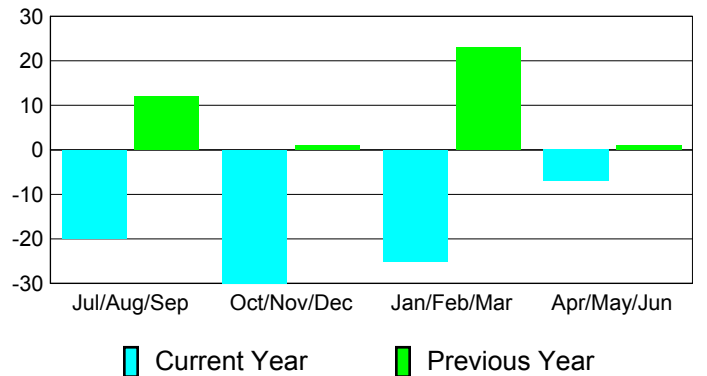

**Membership Results
2010-2011**

**Membership
2009-2010**

Month	Net Memb Goal	Actual New Memb	Actual Dropped Memb	Gain/Loss of Memb	Gain/Loss of Memb
Jul/Aug/Sep	10	46	-66	-20	12
Oct/Nov/Dec	20	23	-53	-30	1
Jan/Feb/Mar	12	49	-74	-25	23
Apr/May/June	8	38	-45	-7	1
Totals	50	156	-238	-82	37

Membership Results 2010-2011

Goal, New, Dropped, Gain/Loss

Comparison of Membership Gain/Loss

Current Year Compared to the Previous Year

Gender Comparison 2010-2011

Jul/Aug/Sep

Oct/Nov/Dec

Jan/Feb/Mar

Apr/May/June

Male

Female