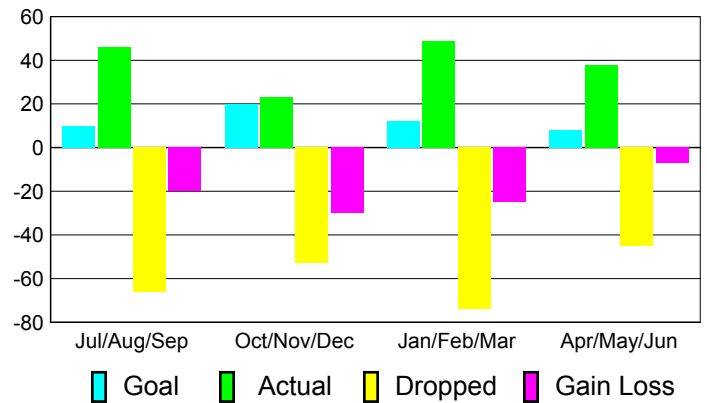

Membership Results 2010-2011

Goal, New, Dropped, Gain/Loss

Comparison of Membership Gain/Loss

Current Year Compared to the Previous Year